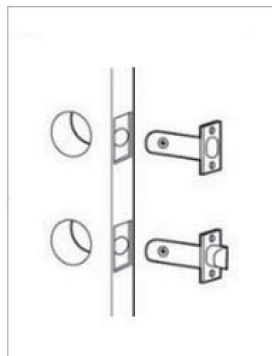

All entry systems featured in this catalog are packaged complete with all components needed with exception of exterior hardware (locks)

Each entry system includes:

- 4 9/16" Pre-Finished mahogany jamb/frame with a 2" Extension for 6 9/16" Walls
- Aluminum Adjustable Oil Rubbed Bronze Sill (Threshold)
- Pre Finished (Available Stains shown)
- Tubular Lock Preparation (Mortise & Multipoint available)
- Exterior Brick Molding stained to match
- Maintenance Kit
- Shipping

Brickmold

Threshold / Sill

Hinge

Care & Maintenance Kit

In addition to the standard tubular lock preparation that is included we can prep for most other lock systems. Two of the most common being mortise and multi point.

Mortise:

Large deadbolt with soft close bi-directional latches with optional function to allow the door to lock upon close.

Multi Point:

Used on taller doors this door has 3 points of contact from the top to the bottom of the door slab. Used often with large pull bars and simple lever systems.