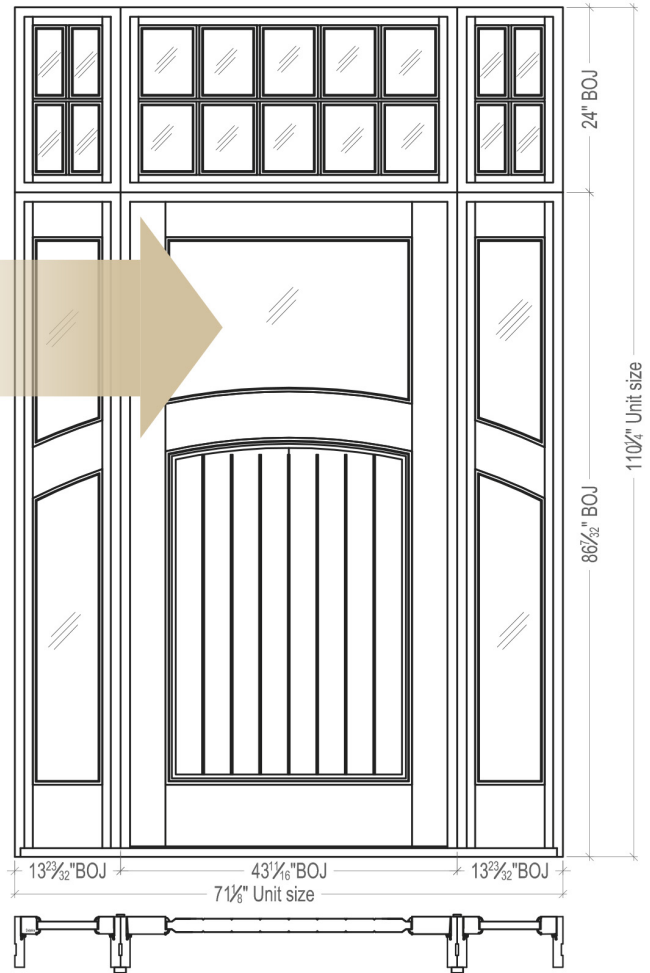

Model/Collection/Dimensions	Structure	Wood/Finish	Glass
 <p>GD-EMD-B1W 2SL Modern Collection Design: Single with 2 Sidelites Unit External Dimensions: 71-1/8 x 98" Jamb: 4-9/16"</p>	 <p>Modern Euro Technology</p>	<p>Mahogany Wood Veneer with Walnut Finish <i>Available in:</i> Mahogany Wood Veneer with Espresso Finish</p>	 Satinato Glass
 <p>GD-EMD-B1W 2SL Modern Collection Design: Single with 2 Sidelites Unit External Dimensions: 71-1/8 x 98" Jamb: 4-9/16"</p>	 <p>Modern Euro Technology</p>	<p>Mahogany Wood Veneer with Light- Loft Finish <i>Available in:</i> Mahogany Wood Veneer with Walnut Finish</p>	 Satinato Glass

Our expert craftsmen can design and create custom doors to your exact specifications.

Elevation view from the exterior

Elevation view from the exterior

43 1/16" BOJ
71 1/8" Unit size

Modern Custom Doors

Glenview Doors custom pivot entry systems features massive 3.5" double rabbeted slabs that arrive as complete ready to install entries.

The combination of double rabbeted slabs and frame system create a tight weather seal and deliver superior performance in comparison to a regular pivot door. Models are custom built for each project and allow for slabs up to 5 feet wide and 10 feet tall and can be combined with fixed side panels or sidelights to complete wall system. Numerous stain / paint options are available in Mahogany and Oak. Also, aluminum exterior cladding options are available.